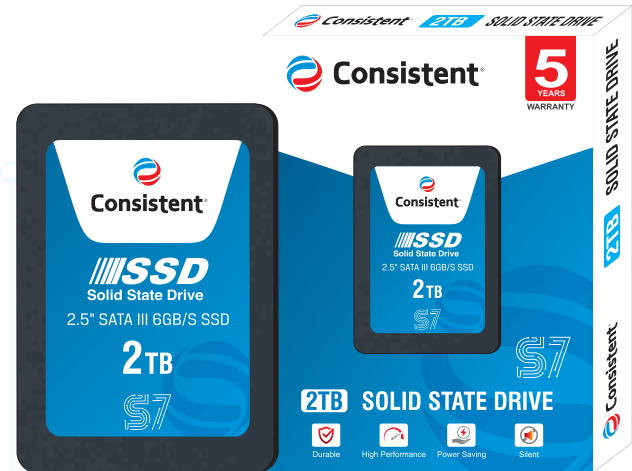

POWER
SAVING

SILENT

Capacity Available

2
TB

1
TB

512
GB

256
GB

128
GB