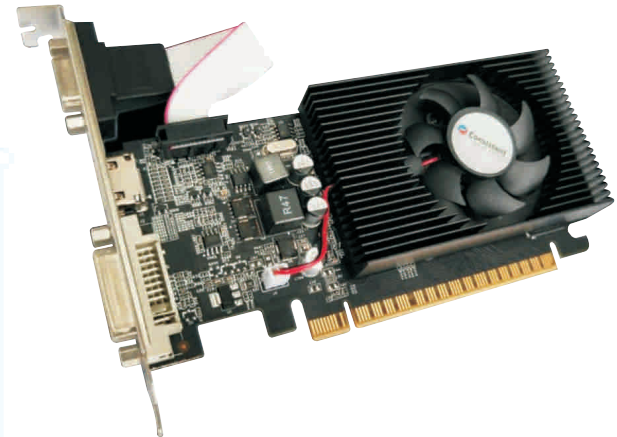

CPU COOLER

913

916

SMPS

Stable Power Output

Energy Efficient

CPU 4P+4P = 400mm

220V 50Hz 8A
AC INPUT