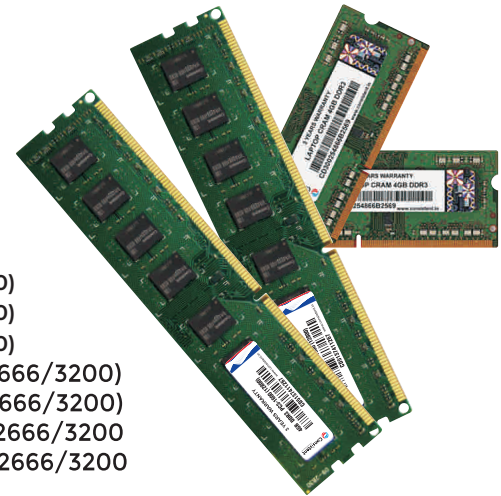

Specifications

MODEL : RAM

FAST

VOLATILE

DDR4

DDR3

MODEL:

- CRAM 2GB DDR3- 16/8 Chip(1333/1600)
- CRAM 4GB DDR3- 16/8 Chip(1333/1600)
- CRAM 8GB DDR3(1333/1600)
- CRAM 4GB DDR4(2133/2400/2666/3200)
- CRAM 8GB DDR4 (2133/2400/2666/3200)
- CRAM 16GB DDR4 (2400/2666/3200)
- CRAM 32GB DDR4 (2400/2666/3200)