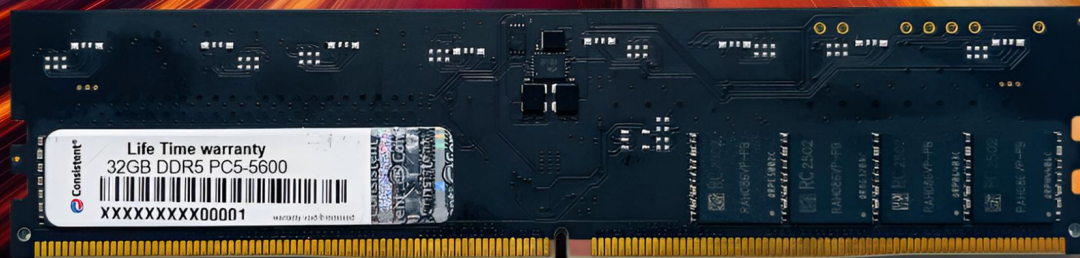

16GB , 32GB

4800MHz , 5200MHz , 5600MHz

Support Intel &
AMD Motherboard
(Desktop)

High
endurance

Durability

Built for
Gaming

Local Service
Centre Warranty

Yeti