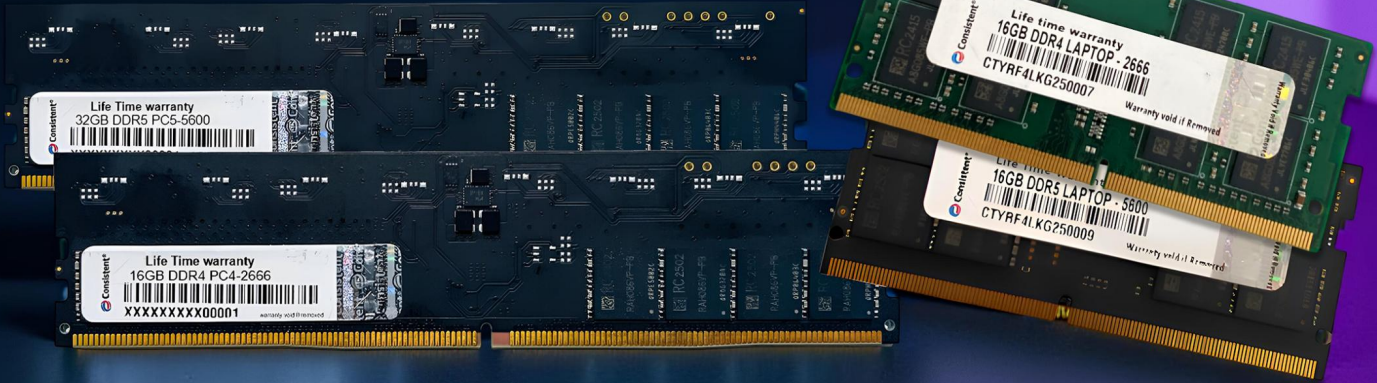

Yeti

DDR4 & 5 RAM

(Laptop and Desktop)